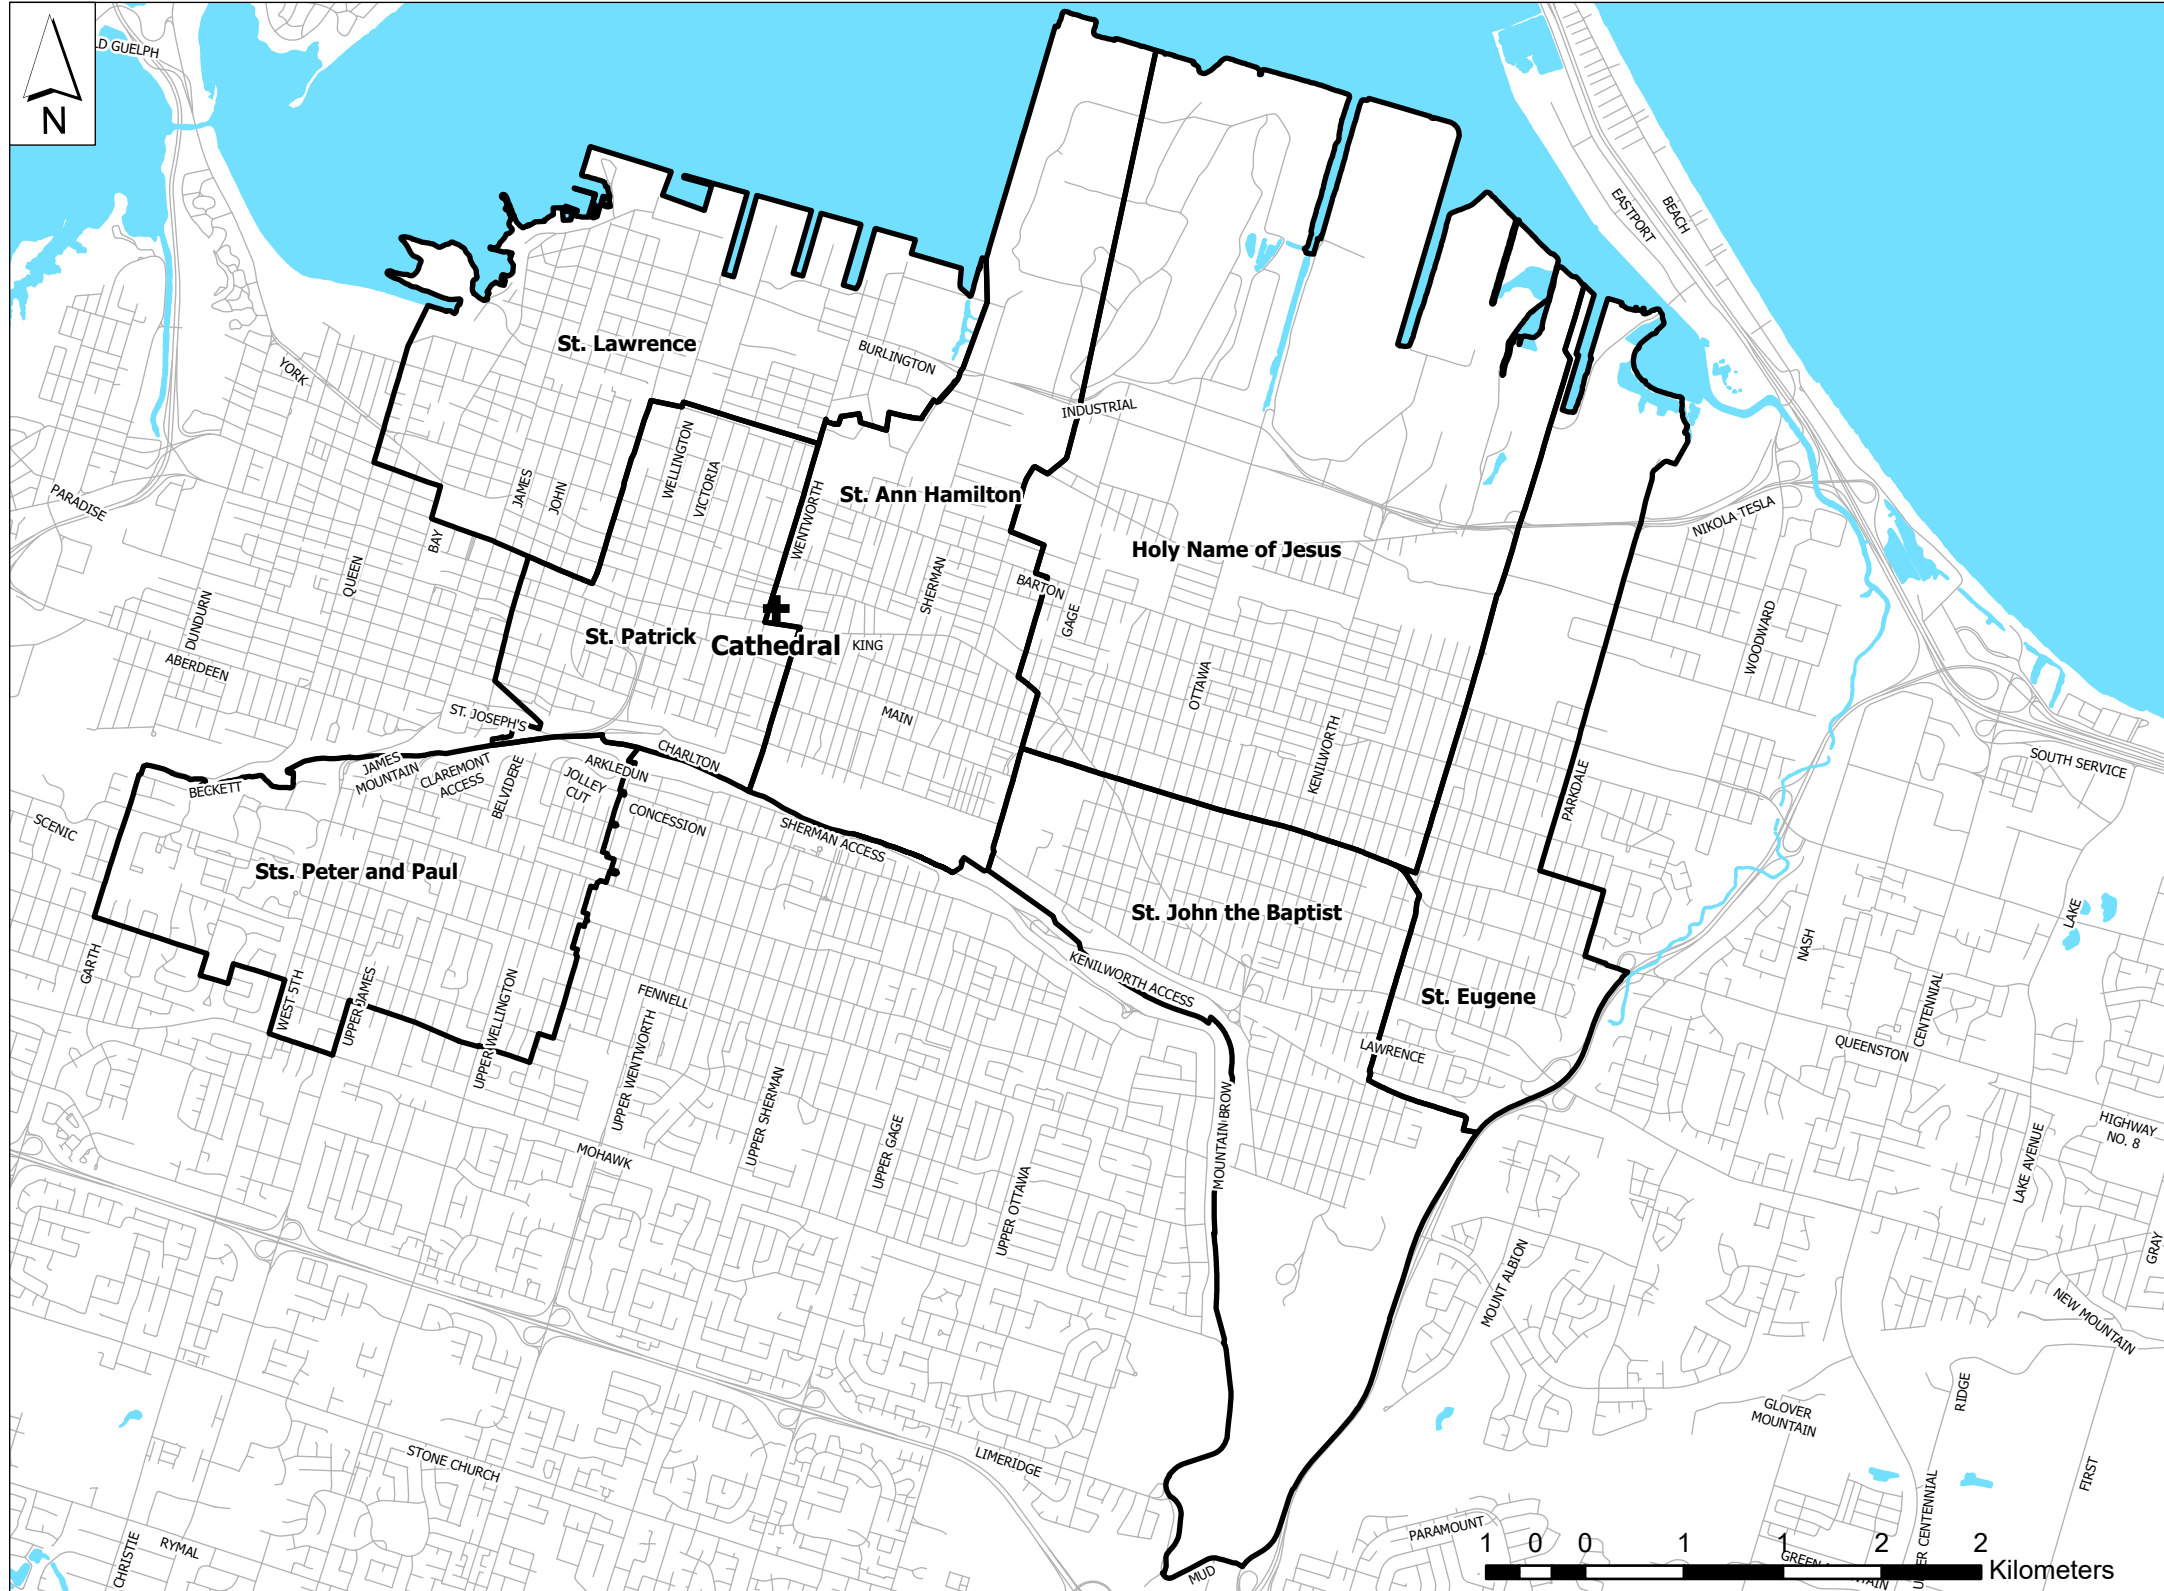

Hamilton-Wentworth
Catholic District School Board
Believing, Achieving, Serving

School Attendance Boundary
2022 - 2023

Cathedral CSS

Grade:	9-12
Address:	30 Wentworth Street North Hamilton, Ontario L8L 8H5
Phone #:	905-522-3581
Parish:	Holy Family Church 1393 Cannon St E, Hamilton

School Website: <https://chs.hwcdsb.ca/>

-  Catholic Secondary School
-  Elementary Boundaries
-  Secondary Boundaries

1 0 0 1 1 2 2 Kilometers